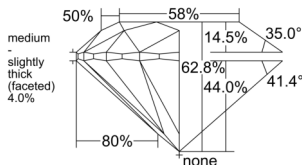

GIA®

FACSIMILE

GIA REPORT 6552494931

Verify this report at GIA.edu

GIA NATURAL DIAMOND DOSSIER®

June 16, 2026
GIA Report Number 6552494931
Shape and Cutting Style ..... Round Brilliant
Measurements ..... 5.65 - 5.69 x 3.56 mm

GRADING RESULTS

Carat Weight ..... 0.71 carat
Color Grade ..... D
Clarity Grade VS2
Cut Grade ..... Excellent

ADDITIONAL GRADING INFORMATION

Polish ..... Excellent
Symmetry ..... Excellent
Fluorescence ..... None
Clarity Characteristics ..... Crystal, Cloud
Inscription(s): GIA 6552494931

PROPORTIONS

GRADING SCALES

GIA COLOR SCALE	GIA CLARITY SCALE	GIA CUT SCALE	
D	FLAWLESS	EXCELLENT	
E	INTERNALLY FLAWLESS		
F		VVS₁	VERY GOOD
G	VVS₂		
H	VS₁	GOOD	
I	VS₂		
J	SI₁	FAIR	
K	SI₂		
L	I₁	POOR	
M	I₂		
N	I₃		
O			
P			
Q			
R			
S			
T			
U			
V			
W			
X			
Y			
Z