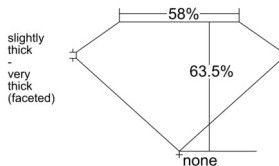

GIA®

FACSIMILE

GIA REPORT 6552497384

Verify this report at GIA.edu

GIA NATURAL DIAMOND DOSSIER®

June 15, 2026
GIA Report Number 6552497384
Shape and Cutting Style ..... Pear Brilliant
Measurements ..... 6.13 x 3.60 x 2.29 mm

GRADING RESULTS

Carat Weight ..... 0.30 carat
Color Grade ..... D
Clarity Grade VS1

ADDITIONAL GRADING INFORMATION

Polish ..... Excellent
Symmetry ..... Very Good
Fluorescence ..... None
Clarity Characteristics ..... Needle
Inscription(s): GIA 6552497384

PROPORTIONS

Profile not to actual proportions

GRADING SCALES

GIA COLOR SCALE		GIA CLARITY SCALE			
COLORLESS	D	VERY VERY SLIGHTLY INCLUDED	FLAWLESS		
	E		INTERNALLY FLAWLESS		
	F	VERY SLIGHTLY INCLUDED	VS₁		
	G		VS₂		
	H		VS₁		
	NEAR COLORLESS	I	SLIGHTLY INCLUDED	VS₂	
		J		SI₁	
		FAINT	K	INCLUDED	SI₂
			L		I₁
			M		I₂
VERY LIGHT	N	LIGHT	I₃		
	O				
	P				
	Q				
	R