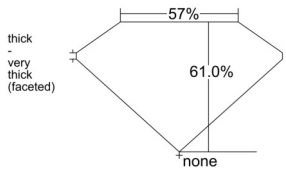

GIA®

FACSIMILE

GIA REPORT 6552497741

Verify this report at GIA.edu

GIA NATURAL DIAMOND DOSSIER®

June 17, 2026
GIA Report Number 6552497741
Shape and Cutting Style ..... Pear Brilliant
Measurements ..... 7.53 x 4.72 x 2.88 mm

GRADING RESULTS

Carat Weight ..... 0.61 carat
Color Grade ..... E
Clarity Grade SI1

ADDITIONAL GRADING INFORMATION

Polish ..... Excellent
Symmetry ..... Very Good
Fluorescence ..... None
Clarity Characteristics..... Crystal, Cloud, Feather
Inscription(s): GIA 6552497741

PROPORTIONS

Profile not to actual proportions

GRADING SCALES

GIA COLOR SCALE		GIA CLARITY SCALE			
COLORLESS	D	VERY VERY SLIGHTLY INCLUDED	FLAWLESS		
	E		INTERNALLY FLAWLESS		
	F	VERY SLIGHTLY INCLUDED	VVS₁		
	G		VVS₂		
	H		VS₁		
	NEAR COLORLESS	I	SLIGHTLY INCLUDED	VS₂	
		J		SI₁	
		FAINT	K	INCLUDED	SI₂
			L		I₁
			M		I₂
VERT LIGHT	N	INCLUDED	I₃		
	O				
	P				
	Q				
	R				
LIGHT	S				
	T				
	U				
	V				
	W				
	X				
	Y				
	Z