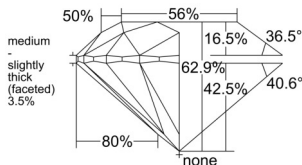

GIA®

FACSIMILE

GIA REPORT 6552497847

Verify this report at GIA.edu

GIA NATURAL DIAMOND DOSSIER®

June 16, 2026
GIA Report Number 6552497847
Shape and Cutting Style ..... Round Brilliant
Measurements ..... 5.87 - 5.92 x 3.71 mm

GRADING RESULTS

Carat Weight ..... 0.80 carat
Color Grade ..... F
Clarity Grade S11
Cut Grade ..... Excellent

ADDITIONAL GRADING INFORMATION

Polish ..... Excellent
Symmetry ..... Excellent
Fluorescence ..... None
Clarity Characteristics ..... Cloud, Crystal
Inscription(s): GIA 6552497847

PROPORTIONS

Profile to actual proportions