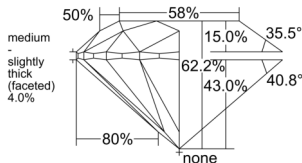

GIA®

FACSIMILE

GIA NATURAL DIAMOND DOSSIER®

June 16, 2026
GIA Report Number 6552497933
Shape and Cutting Style ..... Round Brilliant
Measurements ..... 5.85 - 5.89 x 3.65 mm

GRADING RESULTS

Carat Weight ..... 0.78 carat
Color Grade ..... H
Clarity Grade VVS2
Cut Grade ..... Excellent

ADDITIONAL GRADING INFORMATION

Polish ..... Excellent
Symmetry ..... Excellent
Fluorescence ..... Medium Blue
Clarity Characteristics ..... Pinpoint, Cloud
Inscription(s): GIA 6552497933

GIA REPORT 6552497933

Verify this report at GIA.edu

PROPORTIONS

Profile to actual proportions