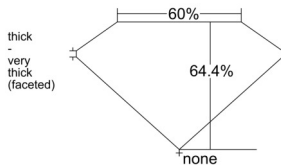

GIA®

FACSIMILE

GIA REPORT 6552498284

Verify this report at GIA.edu

GIA NATURAL DIAMOND DOSSIER®

June 17, 2026
GIA Report Number 6552498284
Shape and Cutting Style ..... Pear Brilliant
Measurements ..... 5.91 x 3.77 x 2.43 mm

GRADING RESULTS

Carat Weight ..... 0.33 carat
Color Grade ..... E
Clarity Grade VS1

ADDITIONAL GRADING INFORMATION

Polish ..... Excellent
Symmetry ..... Very Good
Fluorescence ..... None
Clarity Characteristics ..... Cloud, Crystal
Inscription(s): GIA 6552498284

PROPORTIONS

Profile not to actual proportions

GRADING SCALES

GIA COLOR SCALE		GIA CLARITY SCALE			
COLORLESS	D	VERY VERY SLIGHTLY INCLUDED	FLAWLESS		
	E		INTERNALLY FLAWLESS		
	F	VERY SLIGHTLY INCLUDED	VVS₁		
	G		VVS₂		
	H		VS₁		
	NEAR COLORLESS	I	SLIGHTLY INCLUDED	VS₂	
		J		SI₁	
		FAINT	K	INCLUDED	SI₂
			L		I₁
	M		I₂		
VERT LIGHT	N		INCLUDED	I₃	
	O				
	P				
	Q				
LIGHT	R				
	S				
	T				
	U				
	V				
	Z