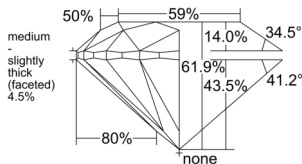

GIA®

FACSIMILE

GIA NATURAL DIAMOND DOSSIER®

June 17, 2026
GIA Report Number 6552498636
Shape and Cutting Style ..... Round Brilliant
Measurements ..... 4.68 - 4.70 x 2.90 mm

GRADING RESULTS

Carat Weight ..... 0.40 carat
Color Grade I
Clarity Grade VS2
Cut Grade ..... Excellent

ADDITIONAL GRADING INFORMATION

Polish ..... Excellent
Symmetry ..... Excellent
Fluorescence ..... Strong Blue
Clarity Characteristics ..... Cloud
Inscription(s): GIA 6552498636

GIA REPORT 6552498636

Verify this report at GIA.edu

PROPORTIONS

Profile to actual proportions