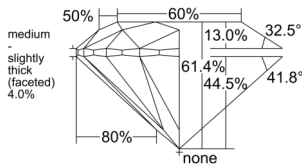

GIA®

FACSIMILE

GIA REPORT 6552498916

Verify this report at GIA.edu

GIA NATURAL DIAMOND DOSSIER®

June 17, 2026
GIA Report Number 6552498916
Shape and Cutting Style ..... Round Brilliant
Measurements ..... 5.70 - 5.73 x 3.51 mm

GRADING RESULTS

Carat Weight ..... 0.70 carat
Color Grade ..... J
Clarity Grade VS2
Cut Grade ..... Excellent

ADDITIONAL GRADING INFORMATION

Polish ..... Excellent
Symmetry ..... Excellent
Fluorescence ..... None
Clarity Characteristics ..... Crystal
Inscription(s): GIA 6552498916

PROPORTIONS

Profile to actual proportions