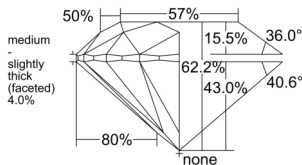

GIA®

FACSIMILE

GIA REPORT 6552498937

Verify this report at GIA.edu

GIA NATURAL DIAMOND DOSSIER®

June 17, 2026
GIA Report Number 6552498937
Shape and Cutting Style ..... Round Brilliant
Measurements ..... 4.77 - 4.80 x 2.98 mm

GRADING RESULTS

Carat Weight ..... 0.42 carat
Color Grade ..... K
Clarity Grade SI2
Cut Grade ..... Excellent

ADDITIONAL GRADING INFORMATION

Polish ..... Excellent
Symmetry ..... Excellent
Fluorescence ..... Faint
Clarity Characteristics ..... Cloud
Inscription(s): GIA 6552498937

PROPORTIONS

GRADING SCALES

GIA COLOR SCALE

COLORESS	D
	E
	F
	G
	H
	I
	J
NEAR COLORESS	K
	L
FAINTE	M
	N
	O
	P
	Q
VERY LIGHT	R
	S
	T
	U
	V
	W
	X
	Y
LIGHT	Z

GIA CLARITY SCALE

FLAWLESS	INTERNAL FLAWLESS	
		FLAWLESS
VERY VERY SLIGHTLY INCLUDED	VVS₁	
	VVS₂	
VERY SLIGHTLY INCLUDED	VS₁	
	VS₂	
SLIGHTLY INCLUDED	SI₁	
	SI₂	
INCLUDED	I₁	
	I₂	
	I₃	

GIA CUT SCALE

EXCELLENT
VERY GOOD
GOOD
FAIR
POOR