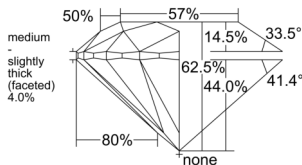

GIA®

FACSIMILE

GIA REPORT 6552502836

Verify this report at GIA.edu

GIA NATURAL DIAMOND DOSSIER®

June 18, 2026
GIA Report Number 6552502836
Shape and Cutting Style ..... Round Brilliant
Measurements ..... 4.48 - 4.50 x 2.81 mm

GRADING RESULTS

Carat Weight ..... 0.34 carat
Color Grade ..... J
Clarity Grade VS1
Cut Grade ..... Excellent

ADDITIONAL GRADING INFORMATION

Polish ..... Excellent
Symmetry ..... Excellent
Fluorescence ..... None
Clarity Characteristics ..... Cloud
Inscription(s): GIA 6552502836

PROPORTIONS

GRADING SCALES

GIA COLOR SCALE	GIA CLARITY SCALE	GIA CUT SCALE	
D	FLAWLESS	EXCELLENT	
E	INTERNALLY FLAWLESS		
F		VVS₁	VERY GOOD
G	VVS₂		
H	VS₁	GOOD	
I	VS₂		
J	SI₁	FAIR	
K	SI₂		
L	I₁	POOR	
M	I₂		
N	I₃		
O			
P			
Q			
R			
S			
T			
U			
V			
W			
X			
Y			
Z