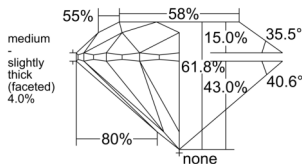

GIA®

FACSIMILE

GIA REPORT 6552512963

Verify this report at GIA.edu

GIA NATURAL DIAMOND DOSSIER®

June 17, 2026
GIA Report Number 6552512963
Shape and Cutting Style ..... Round Brilliant
Measurements ..... 4.75 - 4.77 x 2.94 mm

GRADING RESULTS

Carat Weight ..... 0.41 carat
Color Grade ..... G
Clarity Grade VVS1
Cut Grade ..... Excellent

ADDITIONAL GRADING INFORMATION

Polish ..... Excellent
Symmetry ..... Excellent
Fluorescence ..... None
Clarity Characteristics..... Pinpoint, Cloud, Internal Graining, Feather

Inscription(s): GIA 6552512963

PROPORTIONS

GRADING SCALES

GIA COLOR SCALE

COLORESS	D
	E
	F
	G
	H
NEAR COLORESS	I
	J
	K
	L
FANIT	M
	N
	O
	P
VERY LIGHT	Q
	R
	S
	T
	U
	V
LIGHT	W
	X
	Y
	Z

GIA CLARITY SCALE

FLAWLESS	INTERNAL FLAWLESS	
		FLAWLESS
VERY VERY SLIGHTLY INCLUDED	VVS₁	
	VVS₂	
VERY SLIGHTLY INCLUDED	VS₁	
	VS₂	
SLIGHTLY INCLUDED	SI₁	
	SI₂	
INCLUDED	I₁	
	I₂	
	I₃	

GIA CUT SCALE

EXCELLENT
VERY GOOD
GOOD
FAIR
POOR