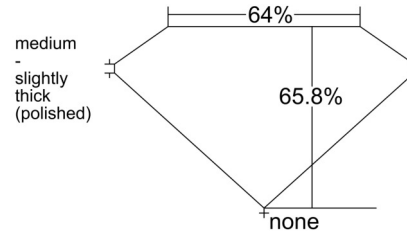

PROPORTIONS

Profile not to actual proportions