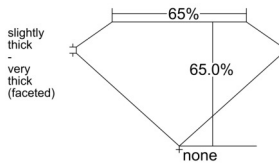

GIA®

FACSIMILE

GIA REPORT 6552515364

Verify this report at GIA.edu

GIA NATURAL DIAMOND DOSSIER®

June 18, 2026
GIA Report Number 6552515364
Shape and Cutting Style ..... Oval Brilliant
Measurements ..... 6.21 x 4.43 x 2.88 mm

GRADING RESULTS

Carat Weight ..... 0.50 carat
Color Grade ..... E
Clarity Grade VVS2

ADDITIONAL GRADING INFORMATION

Polish ..... Excellent
Symmetry ..... Excellent
Fluorescence ..... None
Clarity Characteristics ..... Feather, Pinpoint
Inscription(s): GIA 6552515364

PROPORTIONS

Profile not to actual proportions

GRADING SCALES

GIA COLOR SCALE		GIA CLARITY SCALE	
COLORLESS	D	VERY VERY SLIGHTLY INCLUDED	FLAWLESS
	E		INTERNALLY FLAWLESS
	F		VVS₁
	G		VVS₂
	H		VS₁
	I		VS₂
	J		SI₁
	K		SI₂
	L		I₁
	M		I₂
NEAR COLORLESS	N	SLIGHTLY INCLUDED	I₃
	O		
	P		
	Q		
FAINT	R		
	S		
	T		
	U		
VERT LIGHT	V		
	W		
	X		
	Y		
LIGHT	Z