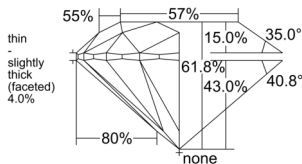

GIA®

FACSIMILE

GIA REPORT 6552519051

Verify this report at GIA.edu

GIA NATURAL DIAMOND DOSSIER®

June 18, 2026
GIA Report Number 6552519051
Shape and Cutting Style ..... Round Brilliant
Measurements ..... 3.70 - 3.71 x 2.29 mm

GRADING RESULTS

Carat Weight ..... 0.19 carat
Color Grade ..... D
Clarity Grade VVS2
Cut Grade ..... Excellent

ADDITIONAL GRADING INFORMATION

Polish ..... Excellent
Symmetry ..... Excellent
Fluorescence ..... Strong Blue
Clarity Characteristics..... Pinpoint, Cloud, Internal Graining
Inscription(s): GIA 6552519051

PROPORTIONS

Profile to actual proportions