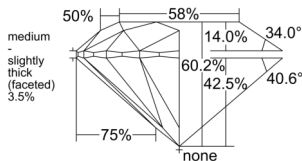

GIA®

FACSIMILE

GIA REPORT 6552519661

Verify this report at GIA.edu

GIA NATURAL DIAMOND DOSSIER®

June 18, 2026
GIA Report Number 6552519661
Shape and Cutting Style ..... Round Brilliant
Measurements ..... 4.75 - 4.77 x 2.87 mm

GRADING RESULTS

Carat Weight ..... 0.40 carat
Color Grade ..... G
Clarity Grade S11
Cut Grade ..... Excellent

ADDITIONAL GRADING INFORMATION

Polish ..... Excellent
Symmetry ..... Excellent
Fluorescence ..... None
Clarity Characteristics ..... Cloud, Crystal
Inscription(s): GIA 6552519661

PROPORTIONS

Profile to actual proportions

GRADING SCALES

GIA COLOR SCALE

COLOREST	D
	E
	F
	G
	H
	I
	J
NEAR COLOREST	K
	L
FAINT	M
	N
	O
	P
	Q
VERY LIGHT	R
	S
	T
	U
	V
	W
	X
	Y
LIGHT	Z

GIA CLARITY SCALE

FLAWLESS	VERY VERY SLIGHTLY INCLUDED	VS₁	VS₂	SLIGHTLY INCLUDED	SI₁	SI₂	I₁	I₂	I₃	
										INTERNALLY FLAWLESS
VVS₁	VVS₂	VS₁	VS₂	SI₁	SI₂	I₁	I₂	I₃		

GIA CUT SCALE

EXCELLENT
VERY GOOD
GOOD
FAIR
POOR