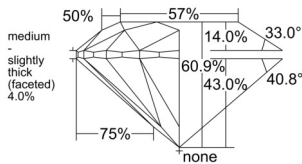

GIA®

FACSIMILE

GIA REPORT 6552522709

Verify this report at GIA.edu

GIA NATURAL DIAMOND DOSSIER®

June 18, 2026
GIA Report Number 6552522709
Shape and Cutting Style ..... Round Brilliant
Measurements ..... 4.32 - 4.35 x 2.64 mm

GRADING RESULTS

Carat Weight ..... 0.30 carat
Color Grade ..... E
Clarity Grade VVS1
Cut Grade ..... Excellent

ADDITIONAL GRADING INFORMATION

Polish ..... Excellent
Symmetry ..... Excellent
Fluorescence ..... Faint
Clarity Characteristics..... Pinpoint, Internal Graining
Inscription(s): GIA 6552522709

PROPORTIONS

Profile to actual proportions

GRADING SCALES

GIA COLOR SCALE	GIA CLARITY SCALE	GIA CUT SCALE	
D	FLAWLESS	EXCELLENT	
E	INTERNALLY FLAWLESS		
F		VVS₁	VERY GOOD
G	VVS₂		
H	VS₁	GOOD	
I	VS₂		
J	SI₁	FAIR	
K	SI₂		
L	I₁	POOR	
M	I₂		
N	I₃		
O			
P			
Q			
R			
S			
T			
U			
V			
W			
X			
Y			
Z