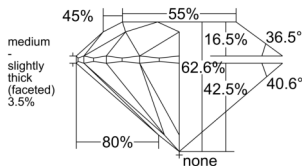

GIA®

FACSIMILE

GIA REPORT 6552525609

Verify this report at GIA.edu

GIA NATURAL DIAMOND DOSSIER®

June 18, 2026
GIA Report Number 6552525609
Shape and Cutting Style ..... Round Brilliant
Measurements ..... 4.27 - 4.29 x 2.68 mm

GRADING RESULTS

Carat Weight ..... 0.30 carat
Color Grade ..... E
Clarity Grade VS1
Cut Grade ..... Excellent

ADDITIONAL GRADING INFORMATION

Polish ..... Excellent
Symmetry ..... Excellent
Fluorescence ..... Faint
Clarity Characteristics..... Crystal, Needle, Cloud, Pinpoint
Inscription(s): GIA 6552525609

PROPORTIONS

GRADING SCALES

GIA COLOR SCALE

COLORLESS	D
	E
	F
	G
	H
	I
	J
NEAR COLORLESS	K
	L
FAIN	M
	N
	O
	P
VERY LIGHT	Q
	R
	S
	T
	U
	V
	W
	X
	Y
LIGHT	Z

GIA CLARITY SCALE

FLAWLESS	INTERNAL FLAWLESS	
		FLAWLESS
VERY VERY SLIGHTLY INCLUDED	VVS₁	
	VVS₂	
VERY SLIGHTLY INCLUDED	VS₁	
	VS₂	
SLIGHTLY INCLUDED	SI₁	
	SI₂	
INCLUDED	I₁	
	I₂	
	I₃	

GIA CUT SCALE

EXCELLENT
VERY GOOD
GOOD
FAIR
POOR