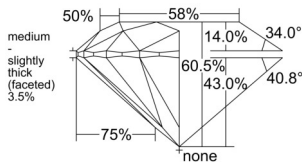

GIA®

FACSIMILE

GIA REPORT 6552528584

Verify this report at GIA.edu

GIA NATURAL DIAMOND DOSSIER®

June 18, 2026
GIA Report Number 6552528584
Shape and Cutting Style ..... Round Brilliant
Measurements ..... 4.34 - 4.37 x 2.64 mm

GRADING RESULTS

Carat Weight ..... 0.30 carat
Color Grade ..... G
Clarity Grade VS1
Cut Grade ..... Excellent

ADDITIONAL GRADING INFORMATION

Polish ..... Excellent
Symmetry ..... Excellent
Fluorescence ..... None
Clarity Characteristics..... Cloud, Feather, Needle, Pinpoint
Inscription(s): GIA 6552528584

PROPORTIONS

Profile to actual proportions

GRADING SCALES

GIA COLOR SCALE	GIA CLARITY SCALE	GIA CUT SCALE	
D	FLAWLESS	EXCELLENT	
E	INTERNALLY FLAWLESS		
F		VVS₁	VERY GOOD
G	VVS₂		
H	VS₁	GOOD	
I	VS₂		
J	SI₁	FAIR	
K	SI₂		
L	I₁	POOR	
M			
N			
O	I₂		
P			
Q			
R	I₃		
S			
T			
U			
V			
W			
X			
Y			
Z