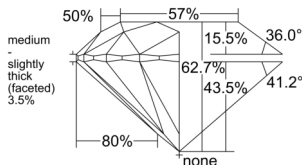

GIA®

FACSIMILE

GIA REPORT 6552528839

Verify this report at GIA.edu

GIA NATURAL DIAMOND DOSSIER®

June 18, 2026
GIA Report Number 6552528839
Shape and Cutting Style ..... Round Brilliant
Measurements ..... 4.70 - 4.72 x 2.95 mm

GRADING RESULTS

Carat Weight ..... 0.40 carat
Color Grade ..... G
Clarity Grade VS1
Cut Grade ..... Excellent

ADDITIONAL GRADING INFORMATION

Polish ..... Excellent
Symmetry ..... Excellent
Fluorescence ..... Faint
Clarity Characteristics..... Indented Natural, Cloud, Pinpoint
Inscription(s): GIA 6552528839

PROPORTIONS

GRADING SCALES

GIA COLOR SCALE

COLORLESS	D
	E
	F
	G
	H
	I
	J
NEAR COLORLESS	K
	L
FAIN	M
	N
	O
	P
VERY LIGHT	Q
	R
	S
	T
	U
	V
	W
	X
	Y
LIGHT	Z

GIA CLARITY SCALE

FLAWLESS	INTERNAL FLAWLESS	
		FLAWLESS
VERY VERY SLIGHTLY INCLUDED	VVS₁	
	VVS₂	
VERY SLIGHTLY INCLUDED	VS₁	
	VS₂	
SLIGHTLY INCLUDED	SI₁	
	SI₂	
INCLUDED	I₁	
	I₂	
	I₃	

GIA CUT SCALE

EXCELLENT
VERY GOOD
GOOD
FAIR
POOR