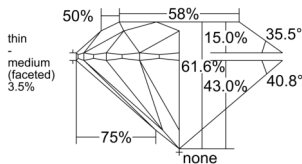

GIA®

FACSIMILE

GIA REPORT 6552529073

Verify this report at GIA.edu

GIA NATURAL DIAMOND DOSSIER®

June 22, 2026
GIA Report Number 6552529073
Shape and Cutting Style ..... Round Brilliant
Measurements ..... 5.69 - 5.73 x 3.52 mm

GRADING RESULTS

Carat Weight ..... 0.70 carat
Color Grade ..... H
Clarity Grade VVS1
Cut Grade ..... Excellent

ADDITIONAL GRADING INFORMATION

Polish ..... Excellent
Symmetry ..... Excellent
Fluorescence ..... Faint
Clarity Characteristics..... Pinpoint, Feather
Inscription(s): GIA 6552529073

PROPORTIONS

Profile to actual proportions