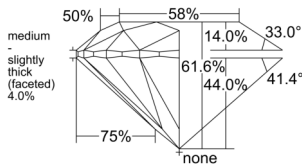

GIA®

FACSIMILE

GIA REPORT 6552529441

Verify this report at GIA.edu

GIA NATURAL DIAMOND DOSSIER®

June 19, 2026
GIA Report Number 6552529441
Shape and Cutting Style ..... Round Brilliant
Measurements ..... 3.80 - 3.82 x 2.35 mm

GRADING RESULTS

Carat Weight ..... 0.20 carat
Color Grade ..... E
Clarity Grade VVS1
Cut Grade ..... Excellent

ADDITIONAL GRADING INFORMATION

Polish ..... Excellent
Symmetry ..... Excellent
Fluorescence ..... None
Clarity Characteristics ..... Pinpoint, Feather
Inscription(s): GIA 6552529441

PROPORTIONS

Profile to actual proportions

GRADING SCALES

GIA COLOR SCALE

COLORESS	D
	E
	F
	G
	H
	I
	J
NEAR COLORESS	K
	L
FANIT	M
	N
	O
	P
	Q
VERY LIGHT	R
	S
	T
	U
	V
	W
	X
	Y
LIGHT	Z

GIA CLARITY SCALE

VERY VERY SLIGHTLY INCLUDED	FLAWLESS
	INTERNALLY FLAWLESS
VERY SLIGHTLY INCLUDED	VVS₁
	VVS₂
SLIGHTLY INCLUDED	VS₁
	VS₂
INCLUDED	SI₁
	SI₂
	I₁
	I₂
	I₃

GIA CUT SCALE

EXCELLENT
VERY GOOD
GOOD
FAIR
POOR