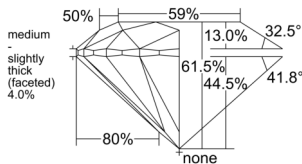

GIA®

FACSIMILE

GIA REPORT 6552529760

Verify this report at GIA.edu

GIA NATURAL DIAMOND DOSSIER®

June 22, 2026
GIA Report Number 6552529760
Shape and Cutting Style ..... Round Brilliant
Measurements ..... 5.11 - 5.14 x 3.15 mm

GRADING RESULTS

Carat Weight ..... 0.50 carat
Color Grade ..... F
Clarity Grade S11
Cut Grade ..... Excellent

ADDITIONAL GRADING INFORMATION

Polish ..... Excellent
Symmetry ..... Excellent
Fluorescence ..... None
Clarity Characteristics..... Feather, Crystal, Cloud
Inspection(s): GIA 6552529760

PROPORTIONS

Profile to actual proportions