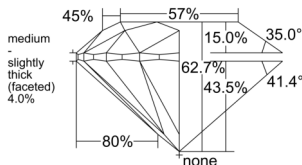

GIA®

FACSIMILE

GIA REPORT 6552529784

Verify this report at GIA.edu

GIA NATURAL DIAMOND DOSSIER®

June 22, 2026
GIA Report Number 6552529784
Shape and Cutting Style ..... Round Brilliant
Measurements ..... 4.35 - 4.38 x 2.74 mm

GRADING RESULTS

Carat Weight ..... 0.32 carat
Color Grade ..... G
Clarity Grade VS2
Cut Grade ..... Excellent

ADDITIONAL GRADING INFORMATION

Polish ..... Excellent
Symmetry ..... Excellent
Fluorescence ..... None
Clarity Characteristics ..... Crystal, Cloud
Inscription(s): GIA 6552529784

PROPORTIONS

GRADING SCALES

GIA COLOR SCALE

COLORLESS	D
	E
	F
	G
	H
	I
NEAR COLORLESS	J
	K
	L
FAIN	M
	N
	O
	P
VERY LIGHT	Q
	R
	S
	T
	U
	V
LIGHT	W
	X
	Y
	Z

GIA CLARITY SCALE

FLAWLESS	INTERNAL FLAWLESS	
		EXTERNAL FLAWLESS
VERY VERY SLIGHTLY INCLUDED	VVS₁	
VERY SLIGHTLY INCLUDED	VVS₂	
SLIGHTLY INCLUDED	VS₁	
	VS₂	
INCLUDED	SI₁	
	SI₂	
	I₁	
	I₂	
	I₃	

GIA CUT SCALE

EXCELLENT
VERY GOOD
GOOD
FAIR
POOR