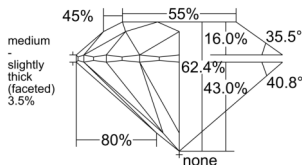

GIA®

FACSIMILE

GIA REPORT 6552529900

Verify this report at GIA.edu

GIA NATURAL DIAMOND DOSSIER®

June 22, 2026
GIA Report Number 6552529900
Shape and Cutting Style ..... Round Brilliant
Measurements ..... 4.29 - 4.32 x 2.69 mm

GRADING RESULTS

Carat Weight ..... 0.30 carat
Color Grade ..... E
Clarity Grade S11
Cut Grade ..... Excellent

ADDITIONAL GRADING INFORMATION

Polish ..... Excellent
Symmetry ..... Excellent
Fluorescence ..... None
Clarity Characteristics ..... Crystal, Cloud
Inscription(s): GIA 6552529900

PROPORTIONS

GRADING SCALES

GIA COLOR SCALE

COLORLESS	D
	E
	F
	G
	H
	I
	J
NEAR COLORLESS	K
	L
FAIN	M
	N
	O
	P
VERY LIGHT	Q
	R
	S
	T
	U
	V
	W
	X
	Y
LIGHT	Z

GIA CLARITY SCALE

FLAWLESS	INTERNAL FLAWLESS	
		FLAWLESS
VERY VERY SLIGHTLY INCLUDED	VVS₁	
	VVS₂	
VERY SLIGHTLY INCLUDED	VS₁	
	VS₂	
SLIGHTLY INCLUDED	SI₁	
	SI₂	
INCLUDED	I₁	
	I₂	
	I₃	

GIA CUT SCALE

EXCELLENT
VERY GOOD
GOOD
FAIR
POOR