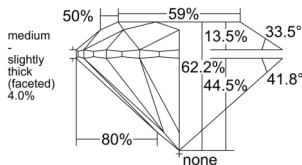

GIA®

FACSIMILE

GIA REPORT 6552530321

Verify this report at GIA.edu

GIA NATURAL DIAMOND DOSSIER®

June 19, 2026
GIA Report Number 6552530321
Shape and Cutting Style ..... Round Brilliant
Measurements ..... 4.52 - 4.55 x 2.82 mm

GRADING RESULTS

Carat Weight ..... 0.35 carat
Color Grade ..... E
Clarity Grade VS1
Cut Grade ..... Excellent

ADDITIONAL GRADING INFORMATION

Polish ..... Excellent
Symmetry ..... Excellent
Fluorescence ..... None
Clarity Characteristics..... Crystal, Cloud, Needle
Inscription(s): GIA 6552530321

PROPORTIONS

Profile to actual proportions