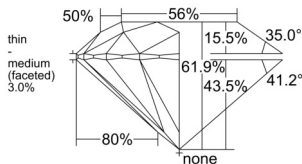

GIA®

FACSIMILE

GIA REPORT 6552530958

Verify this report at GIA.edu

GIA NATURAL DIAMOND DOSSIER®

June 22, 2026
GIA Report Number 6552530958
Shape and Cutting Style ..... Round Brilliant
Measurements ..... 4.74 - 4.76 x 2.94 mm

GRADING RESULTS

Carat Weight ..... 0.40 carat
Color Grade ..... D
Clarity Grade VS1
Cut Grade ..... Excellent

ADDITIONAL GRADING INFORMATION

Polish ..... Excellent
Symmetry ..... Excellent
Fluorescence ..... None
Clarity Characteristics..... Crystal, Cloud, Pinpoint
Inspection(s): GIA 6552530958

PROPORTIONS

GRADING SCALES

GIA COLOR SCALE	GIA CLARITY SCALE	GIA CUT SCALE	
D	FLAWLESS	EXCELLENT	
E	INTERNALLY FLAWLESS		
F		VVS₁	VERY GOOD
G	VVS₂		
H	VS₁	GOOD	
I	VS₂		
J	SI₁	FAIR	
K	SI₂		
L	I₁	POOR	
M	I₂		
N	I₃		
O			
P			
Q			
R			
S			
T			
U			
V			
W			
X			
Y			
Z