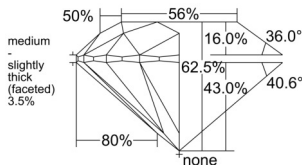

GIA®

FACSIMILE

GIA REPORT 6552538575

Verify this report at GIA.edu

GIA NATURAL DIAMOND DOSSIER®

June 19, 2026
GIA Report Number 6552538575
Shape and Cutting Style ..... Round Brilliant
Measurements ..... 5.70 - 5.72 x 3.57 mm

GRADING RESULTS

Carat Weight ..... 0.72 carat
Color Grade ..... G
Clarity Grade VVS1
Cut Grade ..... Excellent

ADDITIONAL GRADING INFORMATION

Polish ..... Excellent
Symmetry ..... Excellent
Fluorescence ..... Medium Blue
Clarity Characteristics ..... Pinpoint
Inscription(s): GIA 6552538575

PROPORTIONS

Profile to actual proportions