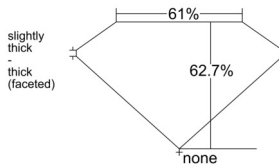

GIA®

FACSIMILE

GIA REPORT 6552543945

Verify this report at GIA.edu

GIA NATURAL DIAMOND DOSSIER®

June 23, 2026
GIA Report Number 6552543945
Shape and Cutting Style ..... Pear Brilliant
Measurements ..... 6.87 x 4.52 x 2.83 mm

GRADING RESULTS

Carat Weight ..... 0.52 carat
Color Grade ..... D
Clarity Grade SI1

ADDITIONAL GRADING INFORMATION

Polish ..... Excellent
Symmetry ..... Excellent
Fluorescence ..... Faint
Clarity Characteristics ..... Cloud, Crystal
Inscription(s): GIA 6552543945

PROPORTIONS

Profile not to actual proportions

GRADING SCALES

GIA COLOR SCALE		GIA CLARITY SCALE			
COLORLESS	D	VERY VERY SLIGHTLY INCLUDED	FLAWLESS		
	E		INTERNALLY FLAWLESS		
	F	VERY SLIGHTLY INCLUDED	VVS₁		
	G		VVS₂		
	H		VS₁		
	NEAR COLORLESS	I	SLIGHTLY INCLUDED	VS₂	
		J		SI₁	
		FAINT	K	INCLUDED	SI₂
			L		I₁
			M		I₂
VERT LIGHT	N	LIGHT	I₃		
	O				
	P				
	Q				
	R				
LIGHT	S				
	T				
	U				
	V				
	W				
	X				
	Y				
	Z