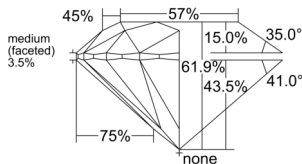

GIA®

FACSIMILE

GIA REPORT 6552544259

Verify this report at GIA.edu

GIA NATURAL DIAMOND DOSSIER®

June 22, 2026
GIA Report Number 6552544259
Shape and Cutting Style ..... Round Brilliant
Measurements ..... 5.67 - 5.72 x 3.52 mm

GRADING RESULTS

Carat Weight ..... 0.70 carat
Color Grade ..... G
Clarity Grade VS1
Cut Grade ..... Excellent

ADDITIONAL GRADING INFORMATION

Polish ..... Excellent
Symmetry ..... Excellent
Fluorescence ..... None
Clarity Characteristics..... Crystal, Cloud, Pinpoint
Inscription(s): GIA 6552544259

PROPORTIONS

Profile to actual proportions