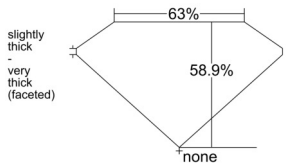

GIA®

FACSIMILE

GIA REPORT 6552545667

Verify this report at GIA.edu

GIA NATURAL DIAMOND DOSSIER®

June 20, 2026
GIA Report Number 6552545667
Shape and Cutting Style ..... Heart Brilliant
Measurements ..... 4.49 x 5.11 x 3.01 mm

GRADING RESULTS

Carat Weight ..... 0.41 carat
Color Grade ..... F
Clarity Grade SI1

ADDITIONAL GRADING INFORMATION

Polish ..... Excellent
Symmetry ..... Very Good
Fluorescence ..... None
Clarity Characteristics..... Crystal, Cloud, Feather
Inspection(s): GIA 6552545667

PROPORTIONS

Profile not to actual proportions

GRADING SCALES

GIA COLOR SCALE		GIA CLARITY SCALE			
COLORLESS	D	VERY VERY SLIGHTLY INCLUDED	FLAWLESS		
	E		INTERNALLY FLAWLESS		
	F	VERY SLIGHTLY INCLUDED	VVS₁		
	G		VVS₂		
	H		VS₁		
	NEAR COLORLESS	I	SLIGHTLY INCLUDED	VS₂	
		J		SI₁	
		FAINT	K	INCLUDED	SI₂
			L		I₁
			M		I₂
VERT LIGHT	N		INCLUDED	I₃	
	O				
	P				
	LIGHT	Q			
		R			
S					
T					
	U				
	V				
	W				
	X				
	Y				
	Z