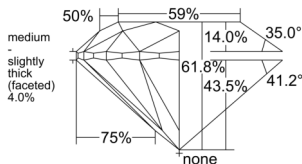

GIA®

FACSIMILE

GIA REPORT 6552553541

Verify this report at GIA.edu

GIA NATURAL DIAMOND DOSSIER®

June 23, 2026
GIA Report Number 6552553541
Shape and Cutting Style ..... Round Brilliant
Measurements ..... 4.51 - 4.54 x 2.79 mm

GRADING RESULTS

Carat Weight ..... 0.35 carat
Color Grade ..... H
Clarity Grade VVS1
Cut Grade ..... Excellent

ADDITIONAL GRADING INFORMATION

Polish ..... Excellent
Symmetry ..... Excellent
Fluorescence ..... None
Clarity Characteristics ..... Pinpoint
Inscription(s): GIA 6552553541

PROPORTIONS

Profile to actual proportions