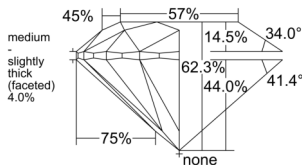

GIA®

FACSIMILE

GIA REPORT 6552555254

Verify this report at GIA.edu

GIA NATURAL DIAMOND DOSSIER®

June 23, 2026
GIA Report Number 6552555254
Shape and Cutting Style ..... Round Brilliant
Measurements ..... 4.92 - 4.95 x 3.07 mm

GRADING RESULTS

Carat Weight ..... 0.46 carat
Color Grade ..... F
Clarity Grade VS1
Cut Grade ..... Excellent

ADDITIONAL GRADING INFORMATION

Polish ..... Excellent
Symmetry ..... Excellent
Fluorescence ..... None
Clarity Characteristics..... Crystal, Pinpoint, Needle
Inscription(s): GIA 6552555254

PROPORTIONS

Profile to actual proportions

GRADING SCALES

GIA COLOR SCALE	GIA CLARITY SCALE	GIA CUT SCALE
D	FLAWLESS	EXCELLENT
E	INTERNALLY FLAWLESS	
F	VVS₁	VERY GOOD
G		
H	VS₁	GOOD
I		
J	SI₁	FAIR
K		
L	I₁	POOR
M		
N	I₂	
O		
P	I₃	
Q		
R		
S		
T		
U		
V		
W		
X		
Y		
Z