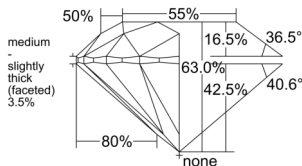

GIA®

FACSIMILE

GIA REPORT 6552556145

Verify this report at GIA.edu

GIA NATURAL DIAMOND DOSSIER®

June 24, 2026
GIA Report Number 6552556145
Shape and Cutting Style ..... Round Brilliant
Measurements ..... 5.61 - 5.65 x 3.55 mm

GRADING RESULTS

Carat Weight ..... 0.70 carat
Color Grade ..... F
Clarity Grade S11
Cut Grade ..... Excellent

ADDITIONAL GRADING INFORMATION

Polish ..... Excellent
Symmetry ..... Excellent
Fluorescence ..... Faint
Clarity Characteristics..... Crystal, Feather, Cloud
Inscription(s): GIA 6552556145

PROPORTIONS

Profile to actual proportions