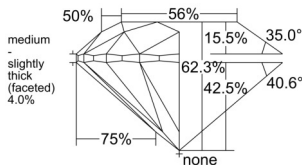

GIA®

FACSIMILE

GIA REPORT 6552557851

Verify this report at GIA.edu

GIA NATURAL DIAMOND DOSSIER®

June 24, 2026
GIA Report Number 6552557851
Shape and Cutting Style ..... Round Brilliant
Measurements ..... 4.68 - 4.71 x 2.92 mm

GRADING RESULTS

Carat Weight ..... 0.40 carat
Color Grade ..... K
Clarity Grade VS2
Cut Grade ..... Excellent

ADDITIONAL GRADING INFORMATION

Polish ..... Excellent
Symmetry ..... Excellent
Fluorescence ..... Medium Blue
Clarity Characteristics ..... Cloud, Crystal
Inscription(s): GIA 6552557851

PROPORTIONS

Profile to actual proportions

GRADING SCALES

GIA COLOR SCALE	GIA CLARITY SCALE	GIA CUT SCALE	
D	FLAWLESS	EXCELLENT	
E	INTERNALLY FLAWLESS		
F		VVS₁	VERY GOOD
G	VVS₂		
H	VS₁	GOOD	
I	VS₂		
J	SI₁	FAIR	
K	SI₂		
L	I₁	POOR	
M	I₂		
N	I₃		
O			
P			
Q			
R			
S			
T			
U			
V			
W			
X			
Y			
Z