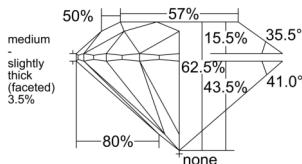

GIA®

FACSIMILE

GIA REPORT 6552558568

Verify this report at GIA.edu

GIA NATURAL DIAMOND DOSSIER®

June 23, 2026
GIA Report Number 6552558568
Shape and Cutting Style ..... Round Brilliant
Measurements ..... 5.21 - 5.25 x 3.27 mm

GRADING RESULTS

Carat Weight ..... 0.55 carat
Color Grade ..... H
Clarity Grade S11
Cut Grade ..... Excellent

ADDITIONAL GRADING INFORMATION

Polish ..... Excellent
Symmetry ..... Excellent
Fluorescence ..... Medium Blue
Clarity Characteristics ..... Cloud
Inscription(s): GIA 6552558568

PROPORTIONS

Profile to actual proportions