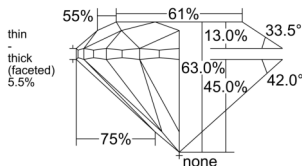

GIA®

FACSIMILE

GIA REPORT 6552559623

Verify this report at GIA.edu

GIA NATURAL DIAMOND DOSSIER®

June 24, 2026
GIA Report Number 6552559623
Shape and Cutting Style ..... Round Brilliant
Measurements ..... 4.63 - 4.69 x 2.94 mm

GRADING RESULTS

Carat Weight ..... 0.40 carat
Color Grade I
Clarity Grade VS1
Cut Grade ..... Very Good

ADDITIONAL GRADING INFORMATION

Polish ..... Excellent
Symmetry ..... Very Good
Fluorescence ..... Medium Blue
Clarity Characteristics..... Cloud, Indented Natural, Pinpoint
Inscription(s): GIA 6552559623

PROPORTIONS

Profile to actual proportions