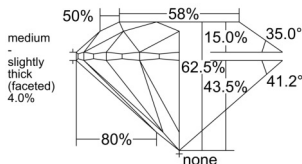

GIA®

FACSIMILE

GIA NATURAL DIAMOND DOSSIER®

June 24, 2026
GIA Report Number 6552560649
Shape and Cutting Style ..... Round Brilliant
Measurements ..... 5.68 - 5.70 x 3.56 mm

GRADING RESULTS

Carat Weight ..... 0.71 carat
Color Grade ..... H
Clarity Grade S11
Cut Grade ..... Excellent

ADDITIONAL GRADING INFORMATION

Polish ..... Excellent
Symmetry ..... Excellent
Fluorescence ..... None
Clarity Characteristics ..... Cloud, Crystal
Inscription(s): GIA 6552560649

GIA REPORT 6552560649

Verify this report at GIA.edu

PROPORTIONS

GRADING SCALES

GIA COLOR SCALE	GIA CLARITY SCALE	GIA CUT SCALE	
D	FLAWLESS	EXCELLENT	
E	INTERNALLY FLAWLESS		
F		VVS₁	VERY GOOD
G	VVS₂		
H	VS₁	GOOD	
I	VS₂		
J	S1₁	FAIR	
K	S1₂		
L	I₁	POOR	
M	I₂		
N	I₃		
O			
P			
Q			
R			
S			
T			
U			
V			
W			
X			
Y			
Z