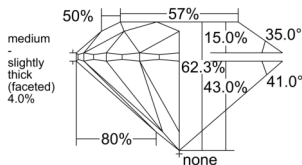

GIA®

FACSIMILE

GIA REPORT 6552565726

Verify this report at GIA.edu

GIA NATURAL DIAMOND DOSSIER®

June 25, 2026
GIA Report Number 6552565726
Shape and Cutting Style ..... Round Brilliant
Measurements ..... 4.30 - 4.33 x 2.69 mm

GRADING RESULTS

Carat Weight ..... 0.31 carat
Color Grade ..... F
Clarity Grade S11
Cut Grade ..... Excellent

ADDITIONAL GRADING INFORMATION

Polish ..... Excellent
Symmetry ..... Excellent
Fluorescence ..... None
Clarity Characteristics..... Crystal, Cloud, Needle, Feather
Inscription(s): GIA 6552565726

PROPORTIONS

GRADING SCALES

GIA COLOR SCALE

COLOURESS	D
	E
	F
	G
	H
	I
	J
NEAR COLOURESS	K
	L
FAIN	M
	N
	O
	P
VERY LIGHT	Q
	R
	S
	T
	U
	V
	W
	X
	Y
LIGHT	Z

GIA CLARITY SCALE

FLAWLESS	VERY VERY SLIGHTLY INCLUDED	VS₁	VS₂	SI₁	SI₂	I₁	I₂	I₃	
									FLAWLESS
INTERNALLY FLAWLESS	VERY SLIGHTLY INCLUDED								

GIA CUT SCALE

EXCELLENT
VERY GOOD
GOOD
FAIR
POOR