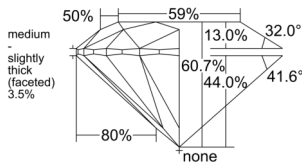

GIA®

FACSIMILE

GIA REPORT 6552565741

Verify this report at GIA.edu

GIA NATURAL DIAMOND DOSSIER®

June 25, 2026
GIA Report Number 6552565741
Shape and Cutting Style ..... Round Brilliant
Measurements ..... 4.34 - 4.36 x 2.64 mm

GRADING RESULTS

Carat Weight ..... 0.30 carat
Color Grade ..... G
Clarity Grade VVS1
Cut Grade ..... Excellent

ADDITIONAL GRADING INFORMATION

Polish ..... Excellent
Symmetry ..... Excellent
Fluorescence ..... Strong Blue
Clarity Characteristics..... Pinpoint, Feather, Internal Graining,
Surface Graining

Inscription(s): GIA 6552565741

PROPORTIONS

GRADING SCALES

GIA COLOR SCALE	GIA CLARITY SCALE	GIA CUT SCALE	
D	FLAWLESS	EXCELLENT	
E	INTERNALLY FLAWLESS		
F		VVS₁	VERY GOOD
G	VVS₂		
H	VS₁	GOOD	
I	VS₂		
J	SI₁	FAIR	
K	SI₂		
L	I₁	POOR	
M	I₂		
N	I₃		
O			
P			
Q			
R			
S			
T			
U			
V			
W			
X			
Y			
Z