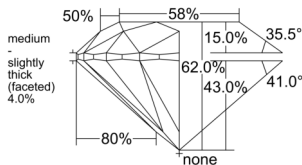

GIA®

FACSIMILE

GIA REPORT 6552565864

Verify this report at GIA.edu

GIA NATURAL DIAMOND DOSSIER®

June 25, 2026
GIA Report Number 6552565864
Shape and Cutting Style ..... Round Brilliant
Measurements ..... 4.33 - 4.35 x 2.69 mm

GRADING RESULTS

Carat Weight ..... 0.31 carat
Color Grade ..... E
Clarity Grade S11
Cut Grade ..... Excellent

ADDITIONAL GRADING INFORMATION

Polish ..... Excellent
Symmetry ..... Excellent
Fluorescence ..... None
Clarity Characteristics ..... Cloud, Crystal
Inscription(s): GIA 6552565864

PROPORTIONS

GRADING SCALES

GIA COLOR SCALE	GIA CLARITY SCALE	GIA CUT SCALE	
D	FLAWLESS	EXCELLENT	
E	INTERNALLY FLAWLESS		
F		VVS₁	VERY GOOD
G	VVS₂		
H	VS₁	GOOD	
I	VS₂		
J	S1₁	FAIR	
K	S1₂		
L	I₁	POOR	
M	I₂		
N	I₃		
O			
P			
Q			
R			
S			
T			
U			
V			
W			
X			
Y			
Z