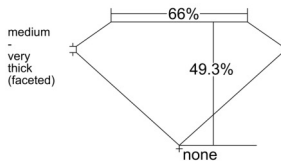

GIA®

FACSIMILE

GIA REPORT 6552566681

Verify this report at GIA.edu

GIA NATURAL DIAMOND DOSSIER®

June 24, 2026
GIA Report Number 6552566681
Shape and Cutting Style ..... Heart Modified Brilliant
Measurements ..... 5.18 x 6.47 x 3.19 mm

GRADING RESULTS

Carat Weight ..... 0.81 carat
Color Grade ..... D
Clarity Grade VVS2

ADDITIONAL GRADING INFORMATION

Polish ..... Excellent
Symmetry ..... Excellent
Fluorescence ..... None
Clarity Characteristics ..... Pinpoint
Inscription(s): GIA 6552566681

PROPORTIONS

Profile not to actual proportions

GRADING SCALES

GIA COLOR SCALE		GIA CLARITY SCALE	
COLORLESS	D	VERY VERY SLIGHTLY INCLUDED	FLAWLESS
	E		INTERNALLY FLAWLESS
	F		VVS₁
	G		VVS₂
	H		VS₁
	I		VS₂
	J		SI₁
	K		SI₂
	L		I₁
	M		I₂
NEAR COLORLESS	N	SLIGHTLY INCLUDED	I₃
	O		
	P		
	Q		
FAINT	R		
	S		
	T		
	U		
VERY LIGHT	V		
	W		
	X		
	Y		
LIGHT	Z