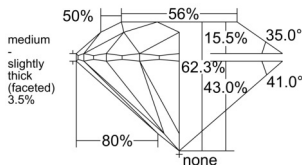

GIA®

FACSIMILE

GIA REPORT 6552572441

Verify this report at GIA.edu

GIA NATURAL DIAMOND DOSSIER®

June 25, 2026
GIA Report Number 6552572441
Shape and Cutting Style ..... Round Brilliant
Measurements ..... 3.85 - 3.87 x 2.41 mm

GRADING RESULTS

Carat Weight ..... 0.22 carat
Color Grade ..... E
Clarity Grade VS2
Cut Grade ..... Excellent

ADDITIONAL GRADING INFORMATION

Polish ..... Excellent
Symmetry ..... Excellent
Fluorescence ..... None
Clarity Characteristics ..... Cloud, Crystal
Inscription(s): GIA 6552572441

PROPORTIONS

GRADING SCALES

GIA COLOR SCALE	GIA CLARITY SCALE	GIA CUT SCALE	
D	FLAWLESS	EXCELLENT	
E	INTERNALLY FLAWLESS		
F		VVS₁	VERY GOOD
G	VVS₂		
H	VS₁	GOOD	
I	VS₂		
J	SI₁	FAIR	
K	SI₂		
L	I₁	POOR	
M	I₂		
N	I₃		
O			
P			
Q			
R			
S			
T			
U			
V			
W			
X			
Y			
Z