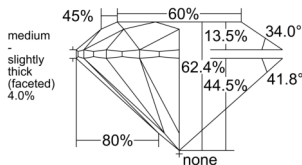

GIA®

FACSIMILE

GIA REPORT 6552574563

Verify this report at GIA.edu

GIA NATURAL DIAMOND DOSSIER®

June 25, 2026
GIA Report Number 6552574563
Shape and Cutting Style ..... Round Brilliant
Measurements ..... 4.70 - 4.72 x 2.94 mm

GRADING RESULTS

Carat Weight ..... 0.40 carat
Color Grade ..... K
Clarity Grade VVS2
Cut Grade ..... Excellent

ADDITIONAL GRADING INFORMATION

Polish ..... Excellent
Symmetry ..... Very Good
Fluorescence ..... Medium Blue
Clarity Characteristics ..... Pinpoint, Cloud
Inscription(s): GIA 6552574563

PROPORTIONS

Profile to actual proportions