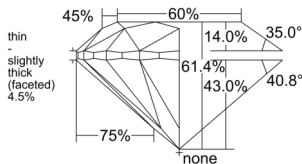

GIA®

FACSIMILE

GIA REPORT 6552576670

Verify this report at GIA.edu

GIA NATURAL DIAMOND DOSSIER®

June 26, 2026
GIA Report Number 6552576670
Shape and Cutting Style ..... Round Brilliant
Measurements ..... 4.26 - 4.29 x 2.62 mm

GRADING RESULTS

Carat Weight ..... 0.30 carat
Color Grade ..... D
Clarity Grade VS1
Cut Grade ..... Excellent

ADDITIONAL GRADING INFORMATION

Polish ..... Excellent
Symmetry ..... Excellent
Fluorescence ..... Medium Blue
Clarity Characteristics..... Indented Natural, Needle
Inscription(s): GIA 6552576670

PROPORTIONS

Profile to actual proportions

GRADING SCALES

GIA COLOR SCALE	GIA CLARITY SCALE	GIA CUT SCALE
COLORESS	FLAWLESS	EXCELLENT
D	INTERNALLY FLAWLESS	
E	VVS₁	VERY GOOD
F		
G	VS₁	GOOD
H		
I	SI₁	FAIR
J		
K	I₁	POOR
L		
M	I₂	
N		
O	I₃	
P		
Q		
R		
S		
T		
U		
V		
W		
X		
Y		
Z