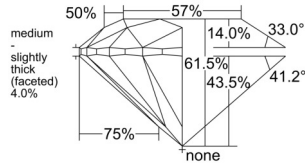

GIA®

FACSIMILE

GIA REPORT 6552577623

Verify this report at GIA.edu

GIA NATURAL DIAMOND DOSSIER®

June 25, 2026
GIA Report Number 6552577623
Shape and Cutting Style ..... Round Brilliant
Measurements ..... 4.33 - 4.34 x 2.67 mm

GRADING RESULTS

Carat Weight ..... 0.30 carat
Color Grade ..... E
Clarity Grade VS1
Cut Grade ..... Excellent

ADDITIONAL GRADING INFORMATION

Polish ..... Excellent
Symmetry ..... Excellent
Fluorescence ..... Faint
Clarity Characteristics..... Cloud, Needle, Pinpoint
Inscription(s): GIA 6552577623

PROPORTIONS

Profile to actual proportions

GRADING SCALES

GIA COLOR SCALE	GIA CLARITY SCALE	GIA CUT SCALE	
D	FLAWLESS	EXCELLENT	
E	INTERNALLY FLAWLESS		
F		VVS₁	VERY GOOD
G	VVS₂		
H	VS₁	GOOD	
I	VS₂		
J	SI₁	FAIR	
K	SI₂		
L	I₁	POOR	
M	I₂		
N	I₃		
O			
P			
Q			
R			
S			
T			
U			
V			
W			
X			
Y			
Z