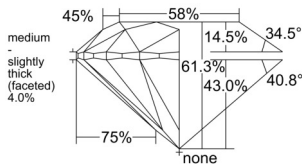

GIA®

FACSIMILE

GIA REPORT 6552578524

Verify this report at GIA.edu

GIA NATURAL DIAMOND DOSSIER®

June 27, 2026
GIA Report Number 6552578524
Shape and Cutting Style ..... Round Brilliant
Measurements ..... 4.30 - 4.32 x 2.65 mm

GRADING RESULTS

Carat Weight ..... 0.30 carat
Color Grade I
Clarity Grade VS2
Cut Grade ..... Excellent

ADDITIONAL GRADING INFORMATION

Polish ..... Excellent
Symmetry ..... Excellent
Fluorescence ..... None
Clarity Characteristics ..... Feather
Inscription(s): GIA 6552578524

PROPORTIONS

Profile to actual proportions