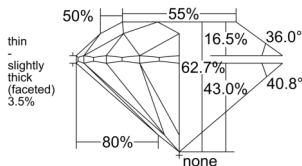

GIA®

FACSIMILE

GIA REPORT 6552586637

Verify this report at GIA.edu

GIA NATURAL DIAMOND DOSSIER®

June 26, 2026
GIA Report Number 6552586637
Shape and Cutting Style ..... Round Brilliant
Measurements ..... 4.67 - 4.71 x 2.94 mm

GRADING RESULTS

Carat Weight ..... 0.40 carat
Color Grade ..... E
Clarity Grade VS1
Cut Grade ..... Excellent

ADDITIONAL GRADING INFORMATION

Polish ..... Excellent
Symmetry ..... Very Good
Fluorescence ..... Medium Blue
Clarity Characteristics..... Crystal, Indented Natural, Cloud
Inspection(s): GIA 6552586637

PROPORTIONS

Profile to actual proportions

GRADING SCALES

GIA COLOR SCALE

COLORESS	D
	E
	F
	G
	H
	I
	J
NEAR COLORESS	K
	L
FAIN	M
	N
	O
	P
VERY LIGHT	Q
	R
	S
	T
	U
	V
	W
	X
	Y
LIGHT	Z

GIA CLARITY SCALE

VERY VERY SLIGHTLY INCLUDED	FLAWLESS
	INTERNALLY FLAWLESS
VERY SLIGHTLY INCLUDED	VVS₁
	VVS₂
SLIGHTLY INCLUDED	VS₁
	VS₂
INCLUDED	SI₁
	SI₂
INCLUDED	I₁
	I₂
	I₃

GIA CUT SCALE

EXCELLENT
VERY GOOD
GOOD
FAIR
POOR