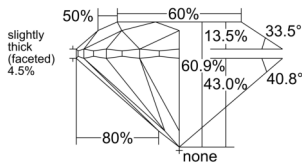

GIA®

FACSIMILE

GIA REPORT 6552594458

Verify this report at GIA.edu

GIA NATURAL DIAMOND DOSSIER®

June 26, 2026
GIA Report Number 6552594458
Shape and Cutting Style ..... Round Brilliant
Measurements ..... 5.08 - 5.11 x 3.10 mm

GRADING RESULTS

Carat Weight ..... 0.50 carat
Color Grade ..... F
Clarity Grade VS1
Cut Grade ..... Excellent

ADDITIONAL GRADING INFORMATION

Polish ..... Excellent
Symmetry ..... Excellent
Fluorescence ..... None
Clarity Characteristics ..... Cloud, Pinpoint
Inscription(s): GIA 6552594458

PROPORTIONS

Profile to actual proportions