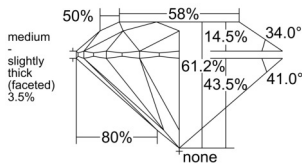

GIA®

FACSIMILE

GIA REPORT 6552594571

Verify this report at GIA.edu

GIA NATURAL DIAMOND DOSSIER®

June 26, 2026
GIA Report Number 6552594571
Shape and Cutting Style ..... Round Brilliant
Measurements ..... 4.40 - 4.42 x 2.70 mm

GRADING RESULTS

Carat Weight ..... 0.32 carat
Color Grade ..... E
Clarity Grade VS2
Cut Grade ..... Excellent

ADDITIONAL GRADING INFORMATION

Polish ..... Excellent
Symmetry ..... Excellent
Fluorescence ..... None
Clarity Characteristics ..... Cloud
Inscription(s): GIA 6552594571

PROPORTIONS

Profile to actual proportions