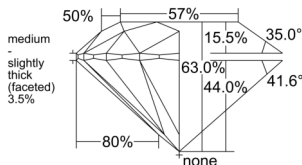

GIA®

FACSIMILE

GIA REPORT 6552595723

Verify this report at GIA.edu

GIA NATURAL DIAMOND DOSSIER®

June 30, 2026
GIA Report Number 6552595723
Shape and Cutting Style ..... Round Brilliant
Measurements ..... 5.38 - 5.39 x 3.39 mm

GRADING RESULTS

Carat Weight ..... 0.60 carat
Color Grade ..... G
Clarity Grade VS1
Cut Grade ..... Excellent

ADDITIONAL GRADING INFORMATION

Polish ..... Excellent
Symmetry ..... Excellent
Fluorescence ..... Medium Blue
Clarity Characteristics..... Indented Natural, Pinpoint
Inscription(s): GIA 6552595723

PROPORTIONS

GRADING SCALES

GIA COLOR SCALE

COLOURLESS	D
	E
	F
	G
	H
	I
	J
NEAR COLOURLESS	K
	L
FAIN	M
	N
	O
	P
	Q
VERY LIGHT	R
	S
	T
	U
	V
	W
	X
	Y
LIGHT	Z

GIA CLARITY SCALE

FLAWLESS	INTERNAL FLAWLESS	
		FLAWLESS
VERY VERY SLIGHTLY INCLUDED	VVS₁	
	VVS₂	
VERY SLIGHTLY INCLUDED	VS₁	
	VS₂	
SLIGHTLY INCLUDED	SI₁	
	SI₂	
INCLUDED	I₁	
	I₂	
	I₃	

GIA CUT SCALE

EXCELLENT
VERY GOOD
GOOD
FAIR
POOR